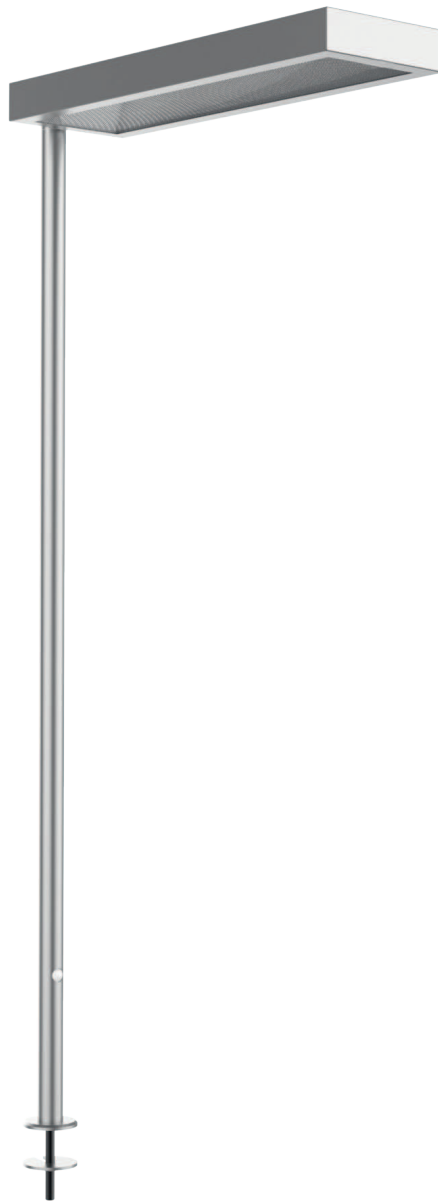

OFFICE HD LED

Free standing floor LED luminaire with direct or direct / indirect lighting.

- Mounting:** Directly to the desk
- Body material:** Steel and aluminium
- Colour:** Standard Gray 9006, other RAL colours on request (please add RAL code after index number)
- LED module:** Philips / Osram or Tridonic LED modules included
- Colour temperature:** 3000K or 4000K
- Colour Rendering Index (CRI)** >80 in standard, other on request
- Driver:** Electronic driver in standard, DALI on request
- Emergency unit:** on request - Standard or DALI 3 hour emergency unit
- Movement sensor:** on request
- Daylight control sensor:** on request
- Operating temperature range:** 0°C... +40°C
- IP Class:** IP20 in standard, IP44 on request
- Power:** 220-240V 50/60Hz
- Lighting direction:** Direct index nr. 6590.XXXX or Direct / indirect - index nr. 6590.UD.XXXX
- Reflector type:** N/A
- Light distribution:** Symmetric
- Diffuser:** Microprismatic [MPR] in standard, white acrylic diffuser [WD], acrylic frosted [AC] or any other diffuser on request
- General data:** 5 Years standard warranty
UGR<19 diffuser on request
Different lumen output or wattage available on request
All other technical features such as : Luminaire Efficacy, LOR, Lumen maintenance L/B etc. available in our pricelist
Wattage of products may vary due to constant LED efficacy improvements. Luminous flux & Luminaire Power tolerance +/- 10%.
System power consumption (LED module & driver) depends on components used

Index no.	Lumen output [lm]	Power [W]	Colour temp. [K]	CRI	Lifetime [H]	Warranty [Years]	MacAdam [SDCM]	Weight [kg]
6590.4400/830	4400	29	3000	Ra > 80	50.000	5	3	9,00
6590.4400/840	4400	29	4000	Ra > 80	50.000	5	3	9,00
UP/DN								
6590.UD.8800/830	8800	57	3000	Ra > 80	50.000	5	3	9,00
6590.UD.8800/840	8800	57	4000	Ra > 80	50.000	5	3	9,00