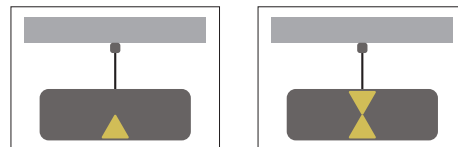

Available luminaire versions