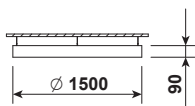

## SATURN 1500 LED

Pendant direct or direct / indirect LED luminaire.

- Mounting:** Suspended on 1,5m long steel wire suspension ( with wire length control )
- Body material:** Steel and aluminium
- Colour:** Standard Gray 9006, other RAL colours on request ( please add RAL code after index number )
- LED module:** Philips / Osram or Tridonic LED module included
- Colour temperature:** 3000K or 4000K
- Colour Rendering Index (CRI):** >80 in standard
- Driver:** Electronic driver in standard, DALI on request
- Emergency unit:** On request - Standard or DALI 3 hour emergency unit
- Movement sensor:** on request
- Daylight control sensor:** on request
- Operating temperature range:** 0°C ... +40°C
- IP Class:** IP20 in standard, IP44 on request
- Power:** 220-240V 50/60Hz
- Lighting direction:** Direct lighting - index 5971, 4838, 5665, 5666  
direct / indirect lighting - index 5971.UD, 4838.UD, 5665.UD, 5666.UD
- Reflector type:** Aluminium white
- Light distribution:** Symmetric
- Diffuser:** White acrylic diffuser [WD] in standard, acrylic frosted [AC], microprismatic [MPR] or any other on request.
- General data:** 5 Years standard warranty  
Different lumen output or wattage available on request  
All other technical features such as : Luminaire Efficacy, LOR, Lumen maintenance L/B etc. available in our pricelist  
Wattage of products may vary due to constant LED efficacy improvements. Luminous flux & Luminaire Power tolerance +/- 10%.  
System power consumption (LED module & driver) depends on components used

Index no.	Lumen output [lm]	Power [W]	Colour temp. [K]	CRI	Lifetime [h]	Warranty [Years]	MacAdam [SDCM]	Weight [kg]
4838.16500/830	16500	105	3000	Ra > 80	50.000	5	3	15,00
4838.16500/840	16500	105	4000	Ra > 80	50.000	5	3	15,00
<b>UP/DN</b>								
4838.UD.16500/830	16500	105	3000	Ra > 80	50.000	5	3	15,00
4838.UD.16500/840	16500	105	4000	Ra > 80	50.000	5	3	15,00