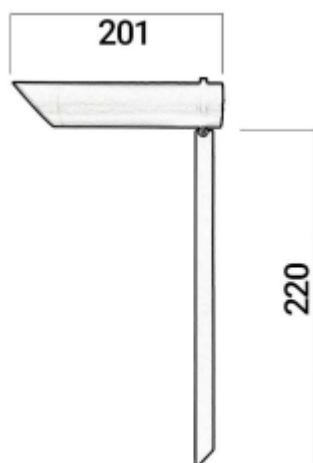

EVE GARDEN S

Please see the attached pages for detailed specifications.

Mounting:	Ground
Body material:	Aluminium
Colour:	RAL9005/RAL9006/RAL9016
LED module:	First brand LED module
Colour temperature:	2700k - 6500k
Colour Rendering Index (CRI):	CRI 80>
Driver:	First brand driver
Emergency unit:	No
Movement sensor:	Available on request
Daylight control sensor:	Available on request
Operating temperature range:	0°C to +40°C
IP Class:	IP67
Power:	220 VAC 3W
Lighting direction:	Direct
Reflector type:	N/A
Light distribution:	Symmetric
Diffuser:	Tempered Glass
General data:	5 Years standard warranty, possible extension with project registration Different lumen output or wattage available on request All other technical features such as : Luminaire Eicacy, LOR, Lumen maintenance L/B etc. available in our pricelist Wattage of products may vary due to constant LED eicacy improvements. Luminous lux & Luminaire Power tolerance +/- 10%. System power consumption (LED module & driver) depends on components used