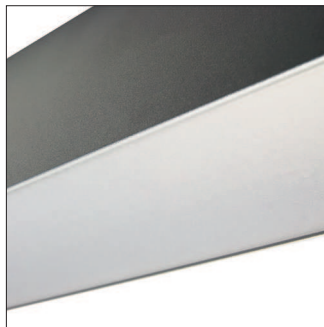

[AC] diffuser