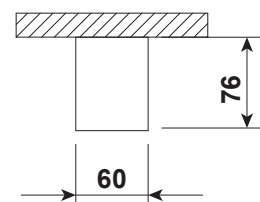

PROFI 60 LED

Surface mounted or Suspended LED luminaire with direct or direct / indirect lighting.

- **Mounting:** Directly on the ceiling - index nr. 3499.XXXX
  Suspended - standard 1,5 m long steel suspension wires to be ordered separately - two pieces per single luminaire needed
- **Body material:** Aluminium profile
- **Colour:** Standard Gray 9006, other RAL colours on request (please add RAL code after index number)
- **LED module:** Philips / Osram or Tridonic LED module included
- **Colour temperature:** 3000K or 4000K
- **Colour Rendering Index (CRI):** >80 in standard, other on request
- **Driver:** Electronic driver in standard, DALI on request
- **Emergency unit:** on request - Standard or DALI 3 hour emergency unit
- **Movement sensor:** on request
- **Daylight control sensor:** on request
- **Operating temperature range:** 0°C... +40°C
- **IP Class:** IP20 in standard, IP44 on request
- **Power:** 220-240V 50/60Hz
- **Lighting direction:** Direct index nr. 3499.XXXX or Direct / indirect - index nr. 3499.UD.XXXX
- **Reflector type:** Aluminium white
- **Light distribution:** Symmetric
- **Diffuser:** White acrylic diffuser [WD] in standard, acrylic frosted [AC], microprismatic [MPR] or any other on request.

- **General data:** 5 Years standard warranty
  UGR<19 diffuser on request
  Luminaires can be connected into long lighting lines
  Different lumen output or wattage available on request
  All other technical features such as: Luminaire Efficacy, LOR, Lumen maintenance L/B etc. available in our pricelist
  Wattage of products may vary due to constant LED efficacy improvements. Luminous flux & Luminaire Power tolerance +/- 10%.
  System power consumption (LED module & driver) depends on components used