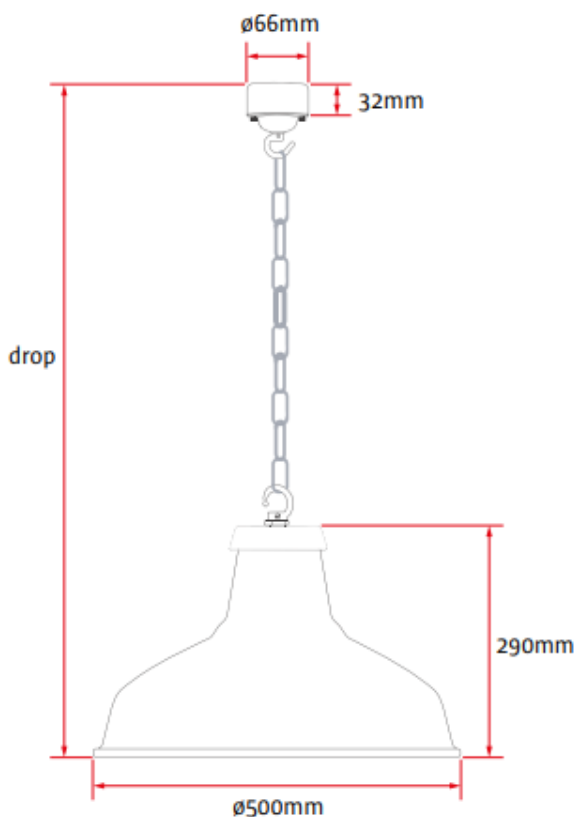

Reflector XL Shade

Please see the attached pages for detailed specifications.

Mounting:	Pendant
Body material:	Low Carbon Steel
Colour:	Various RAL colours available
LED module:	Xicato
Colour temperature:	2700K, 3000K, 3500K, 4000K
Colour Rendering Index (CRI):	+80 (Xicato Standard Series) +95 (Xicato Artist Series)
Driver:	Xicato
Emergency unit:	No
Movement sensor:	Available on request
Daylight control sensor:	Available on request
Operating temperature range:	Ambient -20°C/+30°C
IP Class:	IP20 / IP65
Power:	N/A
Lighting direction:	Direct
Reflector type:	N/A
Light distribution:	Symmetric
Diffuser:	N/A
General data:	5 Years standard warranty, possible extension with project registration Different lumen output or wattage available on request All other technical features such as : Luminaire Eicacy, LOR, Lumen maintenance L/B etc. available in our pricelist Wattage of products may vary due to constant LED eicacy improvements. Luminous lux & Luminaire Power tolerance +/- 10%. System power consumption (LED module & driver) depends on components used