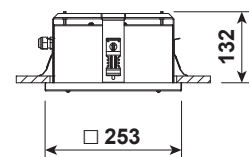

DLK 255 LED IP65

Recessed IP65 LED downlight for installation in suspended ceilings.

Mounting:	Ceiling recessed, mounting brackets included
Body material:	Aluminium and steel
Colour:	Standard Gray 9006, other RAL colours on request (please add RAL code after index number)
LED module:	Philips / Osram or Tridonic LED module included
Colour temperature:	3000K or 4000K
Colour Rendering Index (CRI)	>80 in standard other on request
Driver:	Electronic driver or electronic integrated in standard, DALI on request
Emergency unit:	On request
Movement sensor:	N/A
Daylight control sensor:	N/A
Operating temperature range:	- 20°C ... +40°C
IP Class:	IP65
Power:	220-240V 50/60Hz
Lighting direction:	Direct lighting
Reflector type:	Aluminium glossy
Light distribution:	Symmetric
Diffuser:	Mat glass in standard, other on request
General data:	5 Years standard warranty

Different lumen output or wattage available on request

All other technical features such as : Luminaire Efficacy, LOR, Lumen maintenance L/B etc. available in our pricelist

Wattage of products may vary due to constant LED efficacy improvements. Luminous flux & Luminaire Power tolerance +/- 10%.

System power consumption (LED module & driver) depends on components used