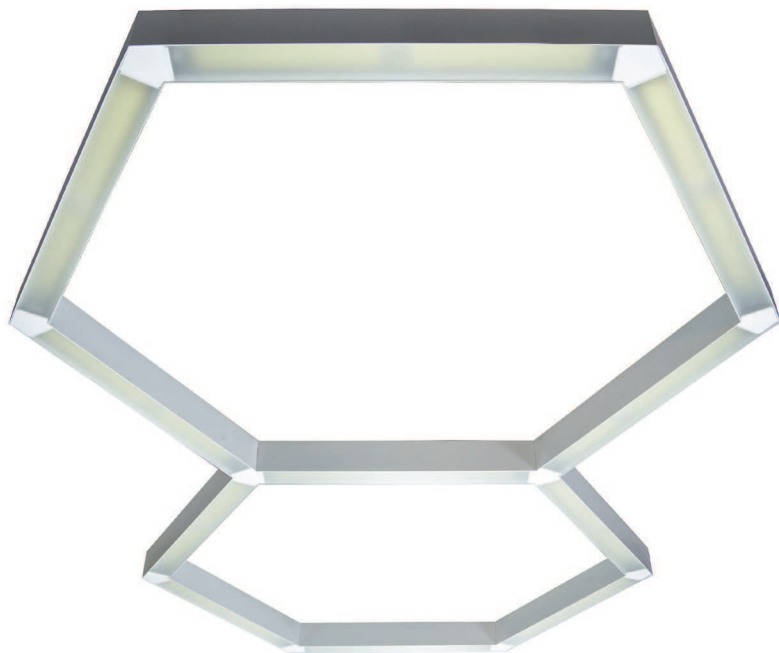

PROFI 60 HEXA SYSTEM

Suspended Hexagonal lighting system available in Single (Hexa 1) or Double (Hexa 2) sections, which can be connected together into lighting systems

- Mounting:** Suspended, standard 1,5 m steel wire suspensions included
- Body material:** Aluminium profile
- Colour:** Standard Gray 9006, other RAL colours on request (please add RAL code after index number)
- LED module:** Philips / Osram or Tridonic LED module included
- Colour temperature:** 3000K or 4000K
- Colour Rendering Index (CRI):** >80 in standard , other on request
- Driver:** Electronic driver in standard, DALI on request
- Emergency unit:** on request - Standard or DALI 3 hour emergency unit
- Movement sensor:** on request
- Daylight control sensor:** on request
- Operating temperature range:** 0°C ... +40°C
- IP Class:** IP20
- Power:** 220-240V 50/60Hz
- Lighting direction:** Direct
- Reflector type:** aluminium white
- Light distribution:** Symmetric

Diffuser: White acrylic diffuser [WD] in standard, acrylic frosted [AC], microprismatic [MPR] or any other on request.

General data: 5 Years standard warranty
Different lumen output or wattage available on request