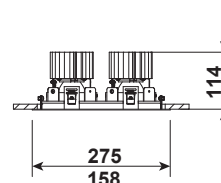

DUO SLM

Recessed LED downlight for installation in suspended ceilings.

- **Mounting:** Ceiling recessed, mounting brackets included
- **Body material:** Steel and aluminium
- **Colour:** Standard Gray 9006 / Black RAL 9005, other RAL colours on request (please add RAL colour after index number)
- **LED module:** Philips / Osram or Tridonic LED module included
- **Colour temperature:** 2700K, 3000K or 4000K
- **Colour Rendering Index (CRI):** >80 or >90 in standard
- **Driver:** Electronic driver in standard, DALI or 1-10V Analogue on request
- **Emergency unit:** On request - Standard or DALI 3 hour emergency unit
- **Movement sensor:** N/A
- **Daylight control sensor:** N/A
- **Operating temperature range:** 0°C ... +40°C
- **IP Class:** IP20
- **Power:** 220-240V 50/60Hz
- **Lighting direction:** Direct lighting with possibility of light direction adjustment
- **Reflector type:** Aluminium glossy
- **Light distribution:** Symmetric
- **Reflector beam angle:** 16° / 24° / 36° / 54°

- **Diffuser:** Clear or frosted glass on request
- **General data:** 5 Years standard warranty, possible extension with project registration
- Different lumen output or wattage available on request
- Product is also available with special application LED modules: Premium Color, CrispWhite,
- Food WarmWhite, Food PremiumRed and many others - details on request
- All other technical features such as: Luminaire Efficacy, LOR, Lumen maintenance L/B etc. available in our pricelist
- Wattage of products may vary due to constant LED efficacy improvements. Luminous flux & Luminaire Power tolerance +/- 10%.
- System power consumption (LED module & driver) depends on components used