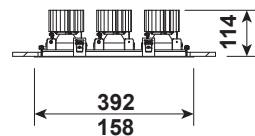

TRE SLM

Recessed LED downlight for installation in suspended ceilings.

- **Mounting:** Ceiling recessed, mounting brackets included
- **Body material:** Steel and aluminium
- **Colour:** Standard Gray 9006 / Black RAL 9005, other RAL colours on request (please add RAL colour after index number)
- **LED module:** Philips / Osram or Tridonic LED module included
- **Colour temperature:** 2700K, 3000K or 4000K
- **Colour Rendering Index (CRI):** >80 or >90 in standard
- **Driver:** Electronic driver in standard, DALI or 1-10V Analogue on request
- **Emergency unit:** On request - Standard or DALI 3 hour emergency unit
- **Movement sensor:** N/A
- **Daylight control sensor:** N/A
- **Operating temperature range:** 0°C ... +40°C
- **IP Class:** IP20
- **Power:** 220-240V 50/60Hz
- **Lighting direction:** Direct lighting with possibility of light direction adjustment
- **Reflector type:** Aluminium glossy
- **Light distribution:** Symmetric
- **Reflector beam angle:** 16° / 24° / 36° / 54°
- **Diffuser:** Clear or frosted glass on request
- **General data:** 5 Years standard warranty, possible extension with project registration

Different lumen output or wattage available on request

Product is also available with special application LED modules: Premium Color, CrispWhite,

Food WarmWhite, Food PremiumRed and many others - details on request

All other technical features such as: Luminaire Efficacy, LOR, Lumen maintenance L/B etc. available in our pricelist

Wattage of products may vary due to constant LED efficacy improvements. Luminous flux & Luminaire Power tolerance +/- 10%.

System power consumption (LED module & driver) depends on components used